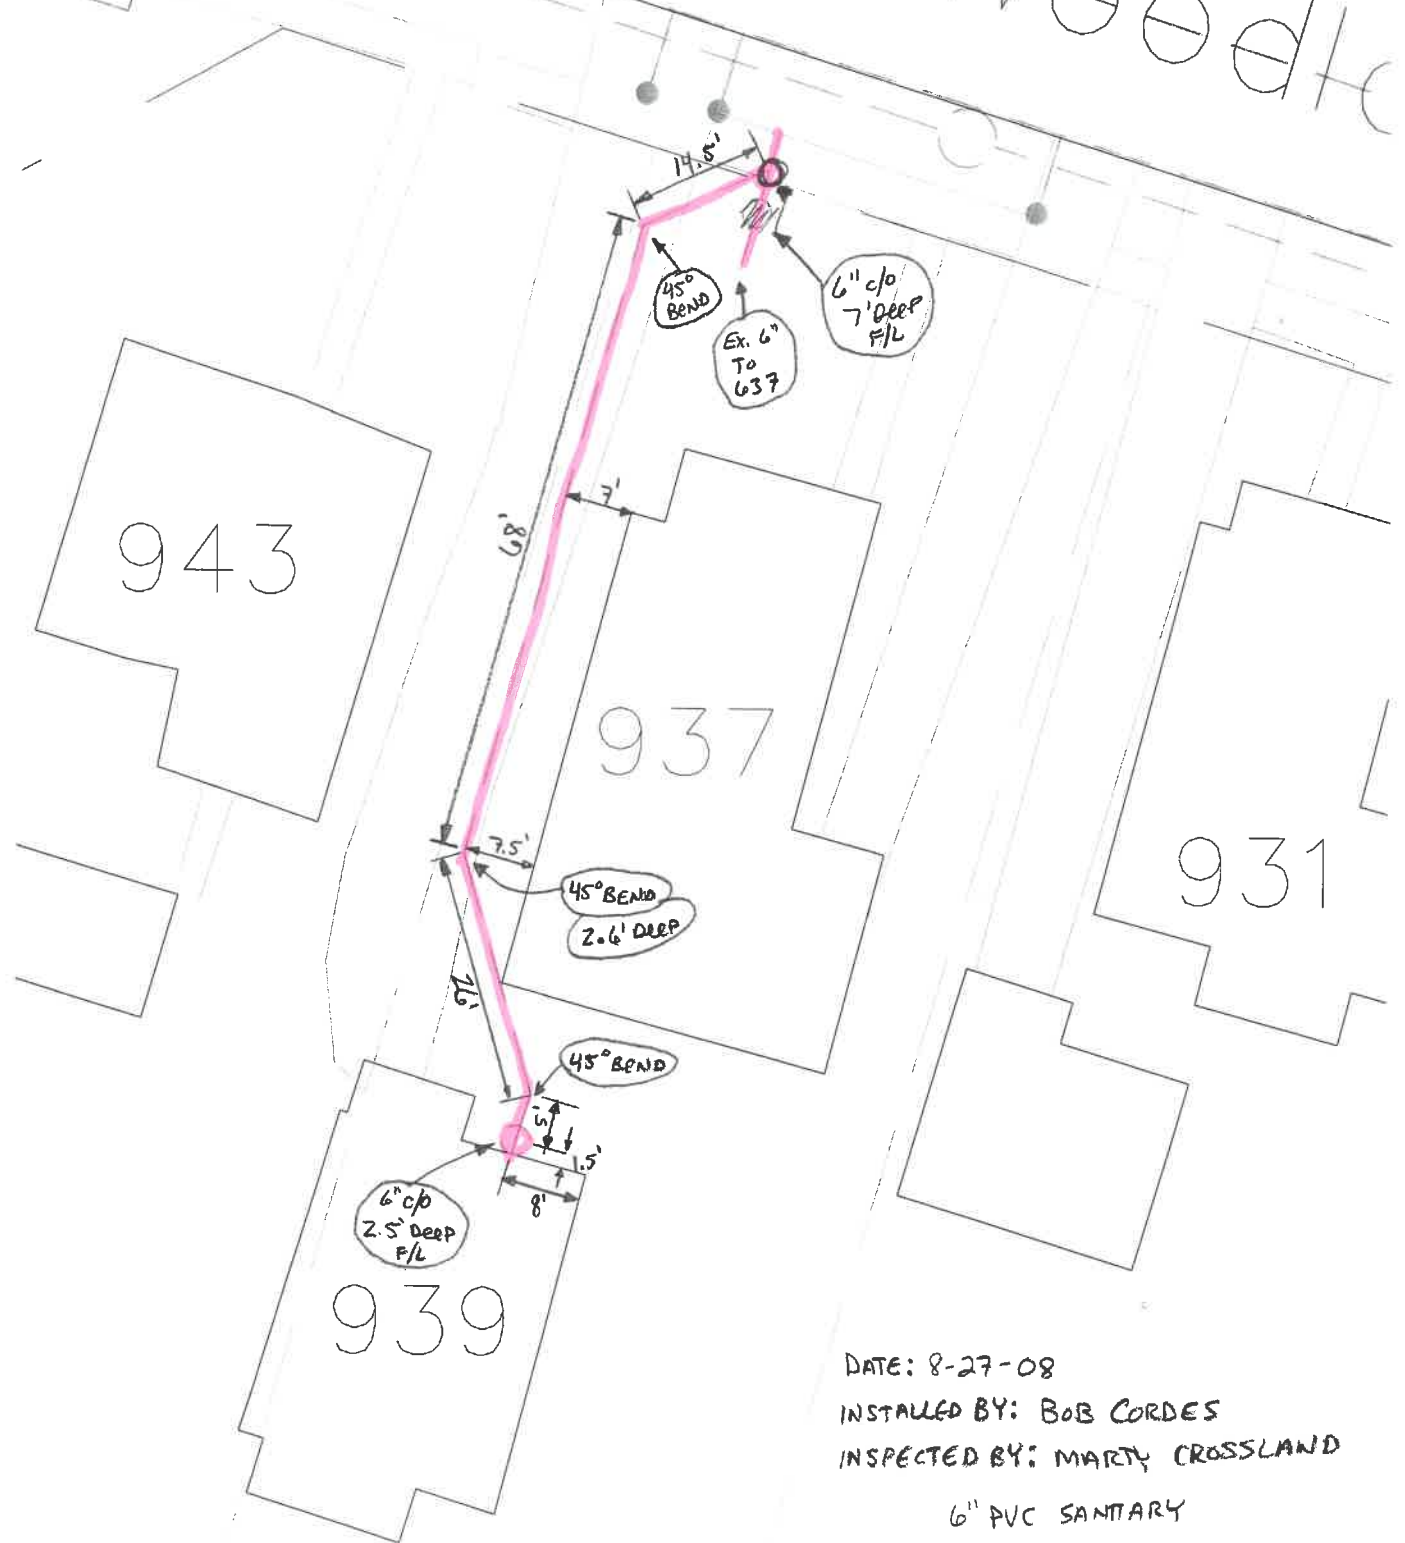

18" Stm. - Wood etc

DATE: 8-27-08
INSTALLED BY: BOB CORDES
INSPECTED BY: MARTY CROSSLAND

6" PVC SANITARY
1" = 20'